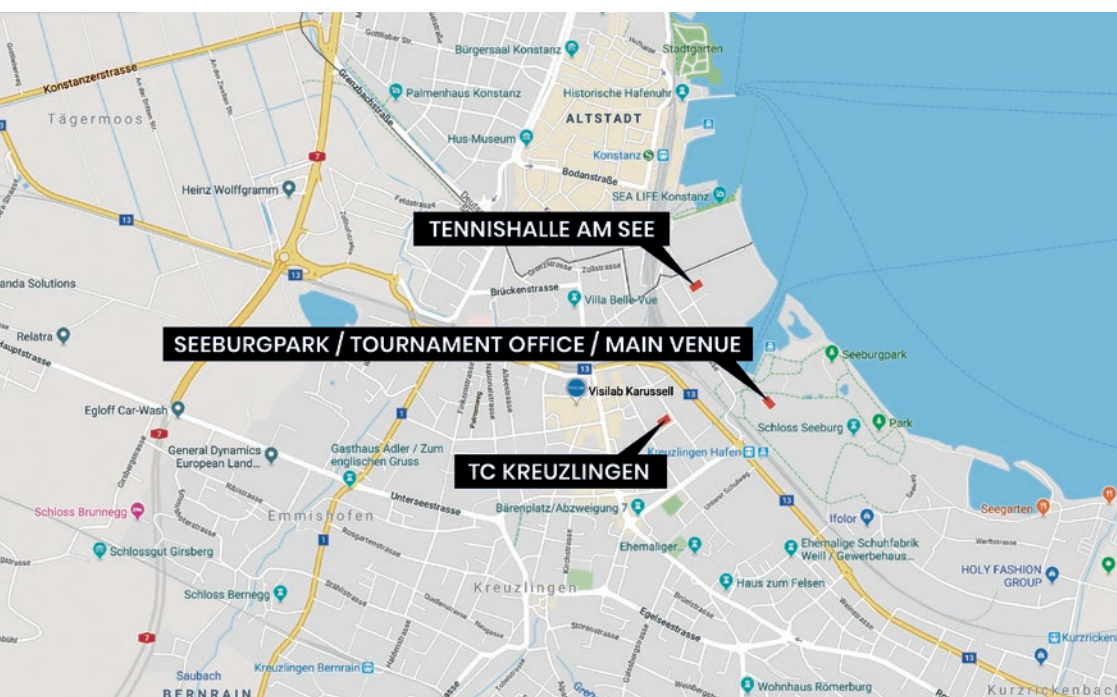

TOURNIER INFORMATIONEN

Kontakt / Lageplan / Adressen

Turnierbüro (Tournament office)

Hauptanlage (Main Venue)

Seeburgpark
Seestrasse 49 (bei Mini Golf)
8280 Kreuzlingen

Nebenanlage (Second Venue)

TC Kreuzlingen

Neptunstrasse 13
8280 Kreuzlingen

Tournament Director

Ralph Zepfel, +41 (0)79 210 72 49
info@tennisamsee.ch

ITF Supervisor

Manfred Risse, risse@gmx.ch

Hotel Information

Hotel Plaza
Löwenstrasse 23
8280 Kreuzlingen
Phone +41 (0)71 672 68 68
www.hotelplaza.ch

Bodensee-Arena AG

Seestr. 11b
8280 Kreuzlingen
Tel. +41 (71) 677 15 30
Email: info@bodensee-arena.com

TOURNIERPROGRAMM

Match Schedule

SINGLE DRAW

DAYS	DATES	PROGRAM
Saturday	26.08.2023	Quali Draw 1. Round
Sunday	27.08.2023	Quali-Draw 2+3 Round
Monday	28.08.2023	Main Draw
Tuesday	29.08.2023	Main Draw
Wednesday	30.08.2023	Main Draw
Thursday	31.08.2023	1/4 Final Main Draw
Friday	01.09.2023	1/2 Final Main Draw
Saturday	02.09.2023	Final Main Draw

DOUBLE DRAW

DAYS	DATES	PROGRAM
Monday	28.08.2023	If possibly 1. Round
Thursday	29.08.2023	1. Round or 2. Round
Wednesday	30.08.2023	2. Round or 3. Round
Thursday	31.08.2023	1/4 Final or 1/2 Final
Friday	01.09.2023	Final

Order of play and Draws

www.tennisamsee.ch